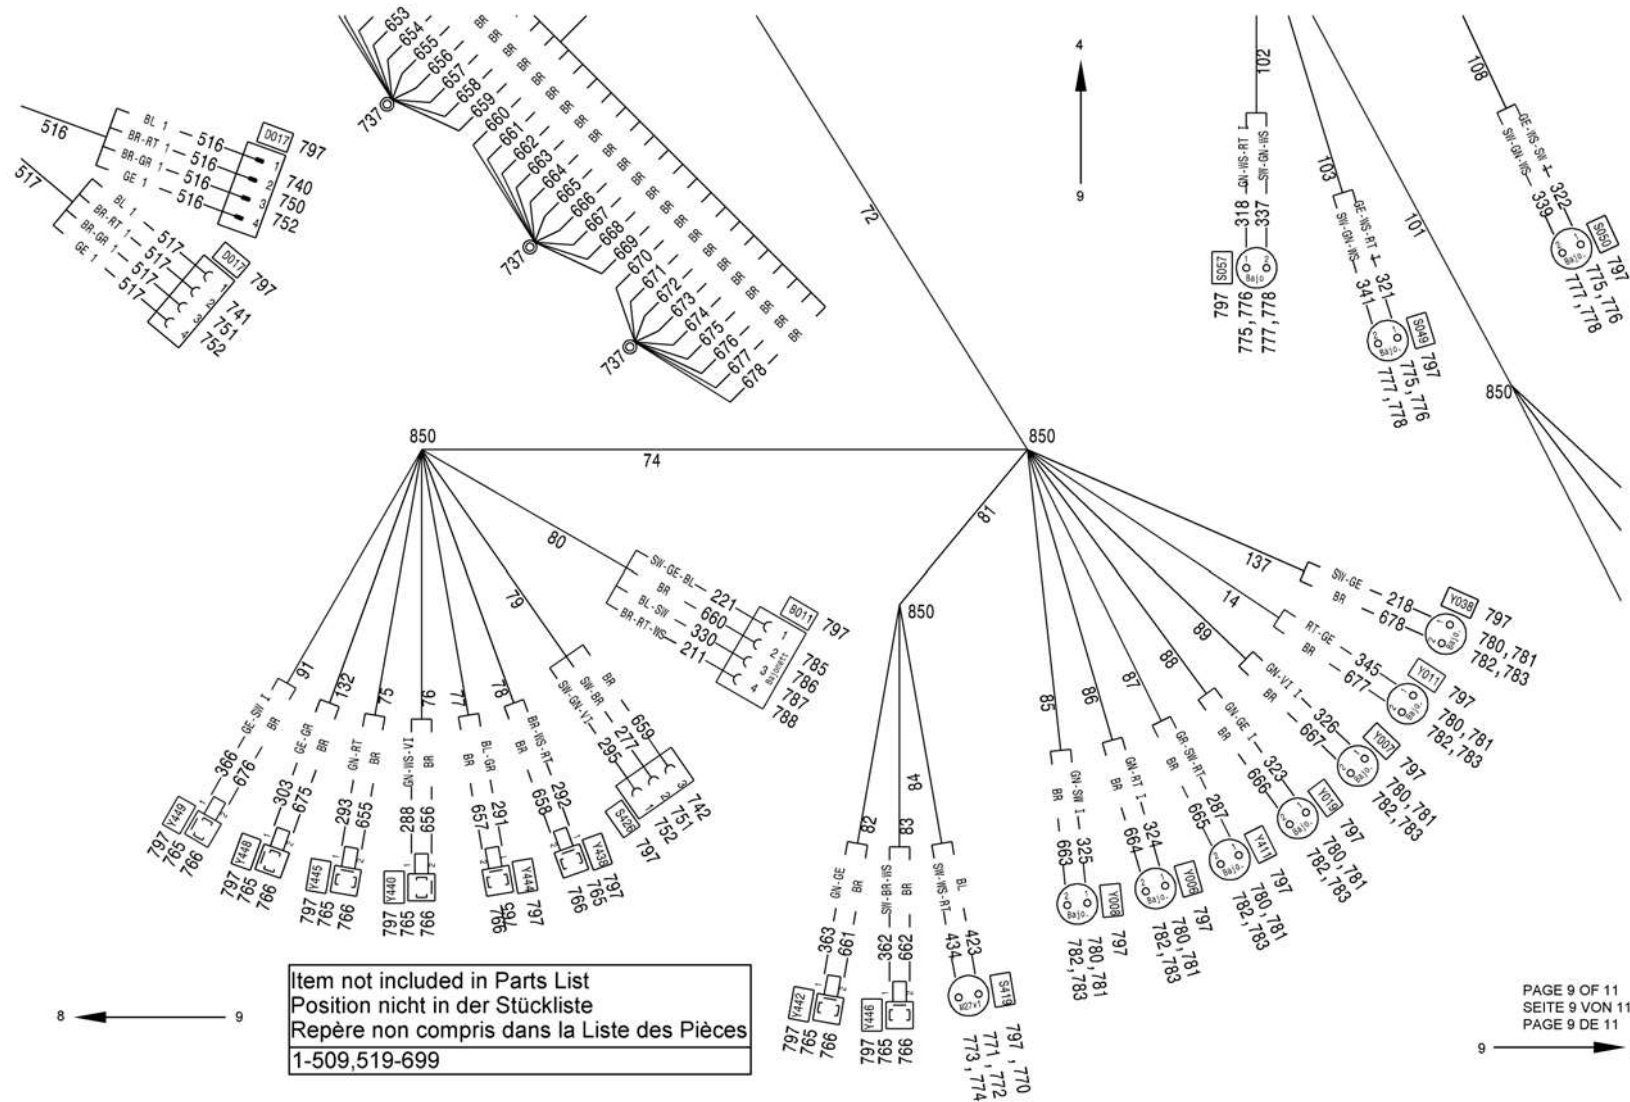

from No / up to No
 WFN5RUG###2036101
 WFN5RUG###2036255

Figure
 Bild 99707792093
 Figure

Item not included in Parts List
 Position nicht in der Stückliste
 Repère non compris dans la Liste des Pièces
 1-509,519-699

CABLE HARNESS chassis
 KABELBAUM Fahrgestell
 FAISCEAU DE CABLES chassis

from No / up to No
 WFN5RUG###2036101
 WFN5RUG###2036255

Figure
 Bild 99707792093
 Figure

CABLE HARNESS chassis
 KABELBAUM Fahrgestell
 FAISCEAU DE CABLES chassis

from No / up to No
 WFN5RUG###2036101
 WFN5RUG###2036255

Figure
 Bild 99707792093
 Figure

TADANO
 1700-10

CABLE HARNESS chassis
 KABELBAUM Fahrgestell
 FAISCEAU DE CABLES chassis

from No / up to No
 WFN5RUG###2036101
 WFN5RUG###2036255

Figure
 Bild 99707792093
 Figure

TADANO
 1700-10

5
 ↑
 10

PAGE 10 OF 11
 SEITE 10 VON 11
 PAGE 10 DE 11

9 ← 10

Item not included in Parts List
 Position nicht in der Stückliste
 Repère non compris dans la Liste des Pièces
 1-509,519-699