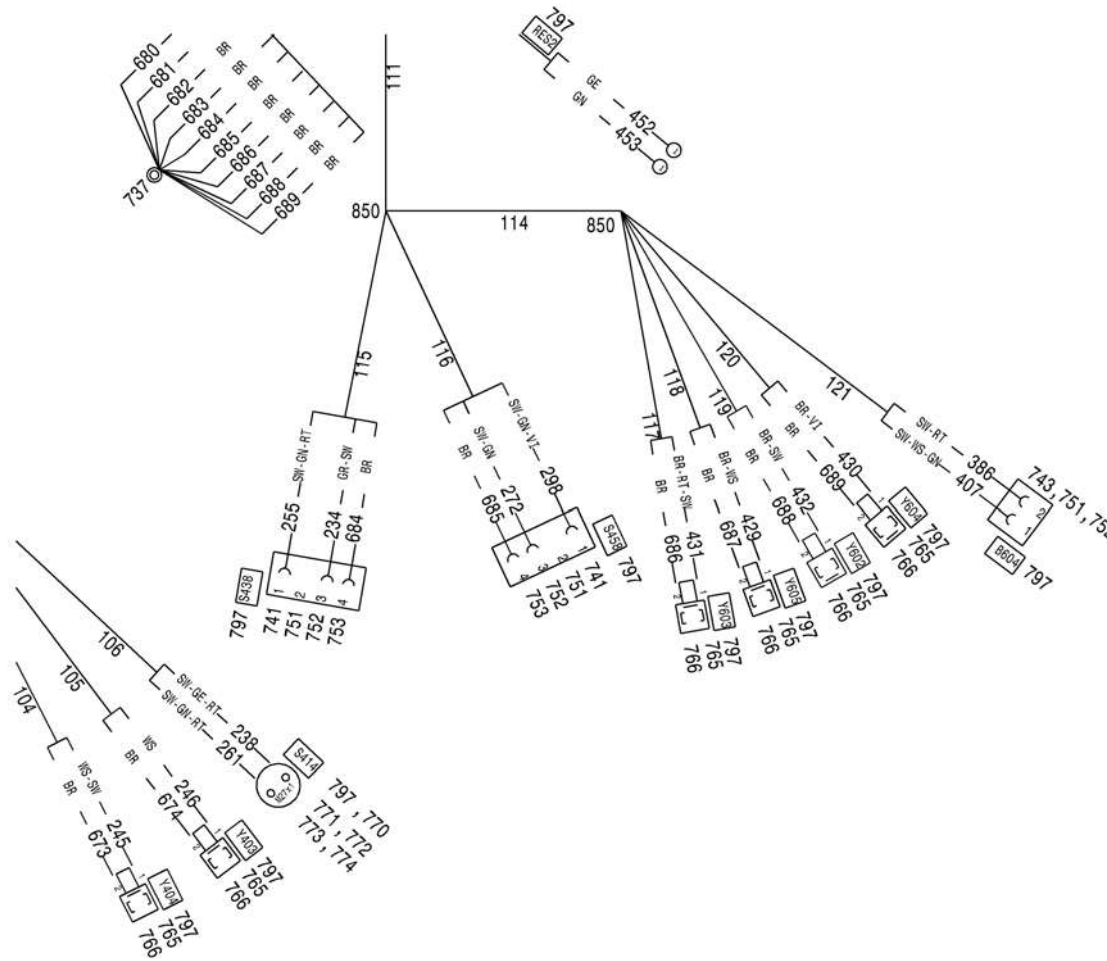

CABLE HARNESS chassis
 KABELBAUM Fahrgestell
 FAISCEAU DE CABLES chassis

from No / up to No
 WFN5RUG###2036101
 WFN5RUG###2036255

Figure
 Bild 99707792093
 Figure

CABLE HARNESS chassis
 KABELBAUM Fahrgestell
 FAISCEAU DE CABLES chassis

from No / up to No
 WFN5RUG###2036101
 WFN5RUG###2036255

Figure
 Bild 99707792093
 Figure

TADANO
 1700-10

CABLE HARNESS chassis
 KABELBAUM Fahrgestell
 FAISCEAU DE CABLES chassis

from No / up to No
 WFN5RUG###2036101
 WFN5RUG###2036255

Figure
 Bild 99707792093
 Figure

TADANO
 1700-10

5
 ↑
 10

PAGE 10 OF 11
 SEITE 10 VON 11
 PAGE 10 DE 11

9 ← 10

Item not included in Parts List
 Position nicht in der Stückliste
 Repère non compris dans la Liste des Pièces
 1-509,519-699

CABLE HARNESS chassis
 KABELBAUM Fahrgestell
 FAISCEAU DE CABLES chassis

from No / up to No
 WFN5RUG###2036101
 WFN5RUG###2036255

Figure
 Bild 99707792093
 Figure

TADANO
 1700-10