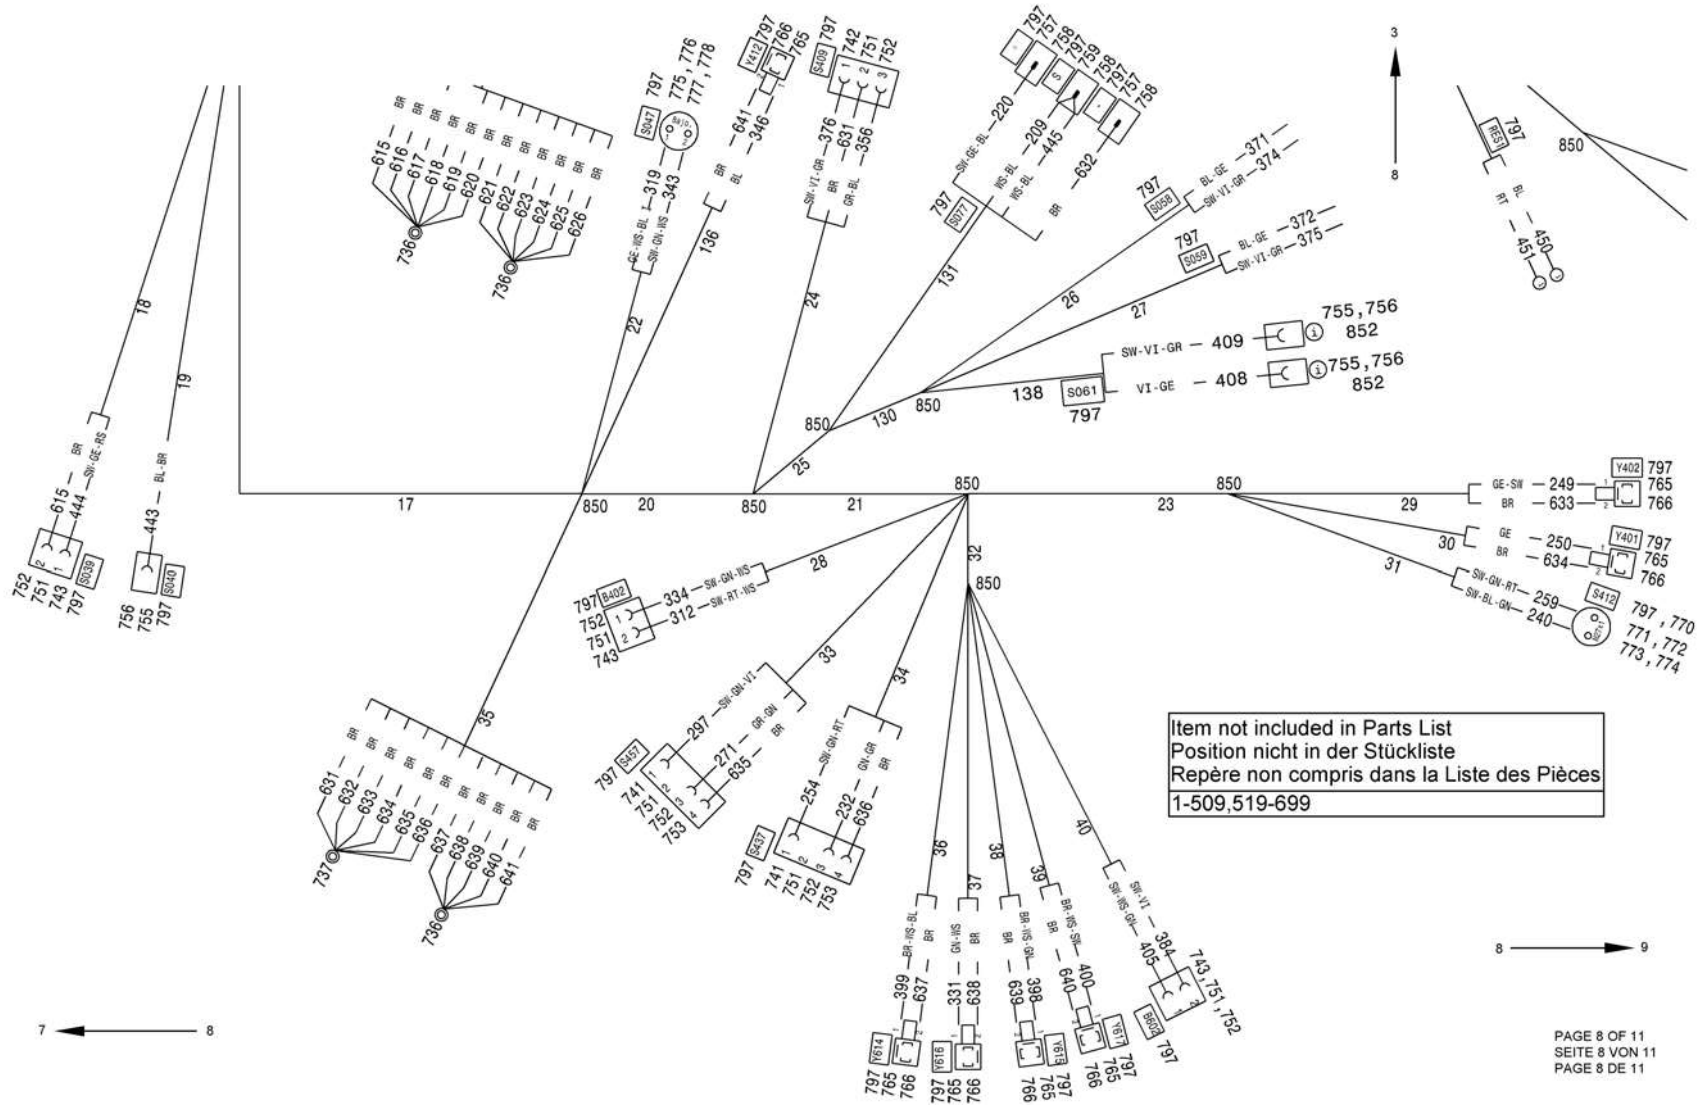

from No / up to No
 WFN5RUG###2036101
 WFN5RUG###2036255

Figure
 Bild 99707792093
 Figure

Item not included in Parts List
 Position nicht in der Stückliste
 Repère non compris dans la Liste des Pièces
 1-509,519-699

CABLE HARNESS chassis
 KABELBAUM Fahrgestell
 FAISCEAU DE CABLES chassis

from No / up to No
 WFN5RUG###2036101
 WFN5RUG###2036255

Figure
 Bild 99707792093
 Figure

CABLE HARNESS chassis
 KABELBAUM Fahrgestell
 FAISCEAU DE CABLES chassis

from No / up to No
 WFN5RUG###2036101
 WFN5RUG###2036255

Figure
 Bild 99707792093
 Figure

TADANO
 1700-10

CABLE HARNESS chassis
 KABELBAUM Fahrgestell
 FAISCEAU DE CABLES chassis

from No / up to No
 WFN5RUG###2036101
 WFN5RUG###2036255

Figure
 Bild 99707792093
 Figure

TADANO
 1700-10

5
 ↑
 10

PAGE 10 OF 11
 SEITE 10 VON 11
 PAGE 10 DE 11

9 ← 10

Item not included in Parts List
 Position nicht in der Stückliste
 Repère non compris dans la Liste des Pièces
 1-509,519-699